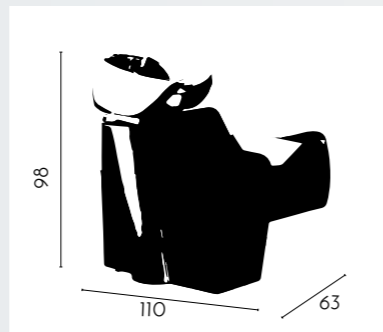

BACKWASH VELVET

REF. IDBASIC2958BL

The Velvet backwash unit is one of our 2019 novelties. And as a novelty, we see a modern design lines with a casual touch that will give our business a different style to the rest of the stores. The Velvet's decorative strap is a wake-up call in a high quality, resistant and easy to clean leatherette upholstery. And of course with tilting head.