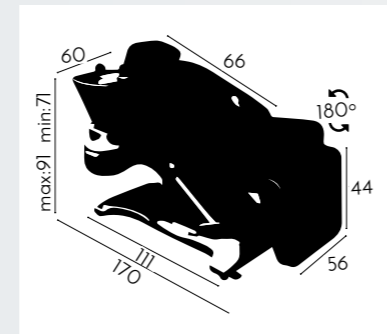

BACKWASH ACKERMANN

REF: YAHACKER02

BACKWASH FORM

REF: YAHXT-2-1

The Backwash Ackermann is probably one of the most advanced backwashers. With a wide variety of positions to ensure the maximum customer comfort, variable with a simple to use control.

The large armchair will provide unparalleled comfort to other seats.

It is a head wash for those salons where excellence is a priority.