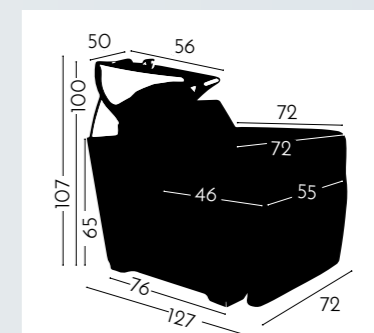

BACKWASH CUBE

REF. IDBASICB0001

A sofa that could be part of any house. It is combined with a simple but ergonomic sink.

The faux-leather upholstery is not only easy to clean, but also provides comfort and a soft delicate touch. It is a backwash that exudes lustre and character.