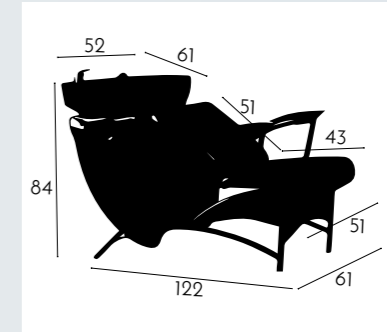

BACKWASH TOUCH

REF. YAHLAVTO

Oblique lines futuristic design of oblique lines with pronounced angles, both in the armchair as well as in the structure shapes for the backwash support.

Upholstered with faux-leather of pleasant texture that allows an easy cleanliness. Single handle faucets and beautiful porcelain.

The design ensures the perfect customer position.