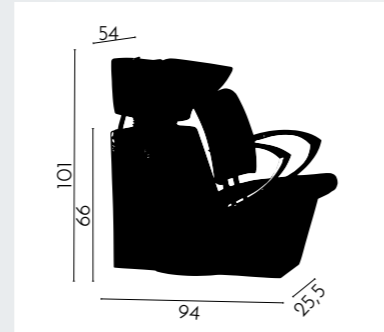

The faux-leather upholstery is not only easy to clean, but also provides comfort and a soft delicate touch. It is a backwash that exudes lustre and character.

Color:

BACKWASH MICHELANGELO WITH MASSAGE

REF. IDMLMMIC

BACKWASH PORTATIL

REF. IDMLAVPORT

Clean lines, simplicity and elegance come together to achieve an attractive and modern backwash. Its black seat combines with any type of decoration in our living room. It has a control that allows us to access its Shiatsu massage center with 29 functions, so that our client finds all the comforts.