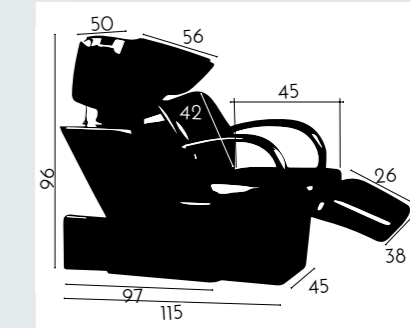

Black porcelain shapes and polygons interact to integrate a backwash and a chair with lever footrest.

Its black color combines with any type of decoration in the salon.

The lever for lifting the footrest integrates perfectly with the other components.