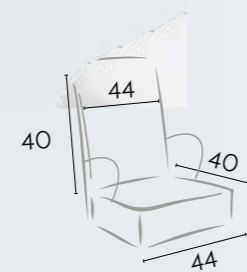

BACKWASH CRYSTAL

REF. YAHTM-3001

Black porcelain shapes and polygons interact to integrate a backwash and a chair with lever footrest.

Its black color combines with any type of decoration in the salon.

The lever for lifting the footrest integrates perfectly with the other components.