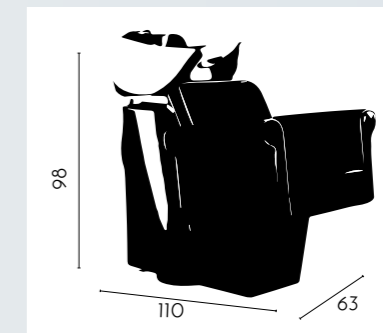

Upholstery:

This upholstery will be a reclamation for our business. The backwash Romantic combines the elegance of English armchairs with white lines that renew and bring freshness. Upholstered in easy to clean similpiel is a great option to fill your living room with style. And let's not forget its tilting head that allows a greater comfort to the client.