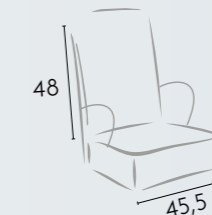

Upholstery: