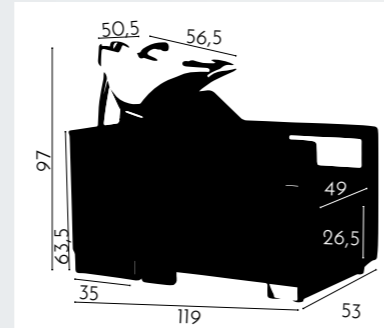

The footrest is adjusted with a command.

Upholstery:

BACKWASH THEATER

REF. YAHLAVTEAT

Black porcelain shapes and polygons interact to integrate a backwash and a chair with lever footrest.

Its black color combines with any type of decoration in the salon.