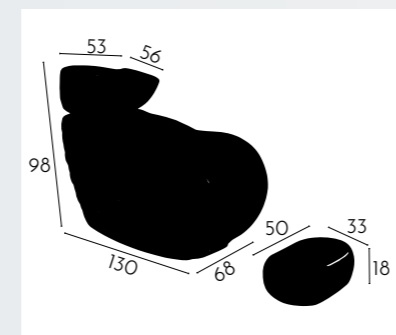

BACKWASH CRYSTAL

REF. YAHTM-3001

Black porcelain shapes and polygons interact to integrate a backwash and a chair with lever footrest.

Its black color combines with any type of decoration in the salon.

The lever for lifting the footrest integrates perfectly with the other components.