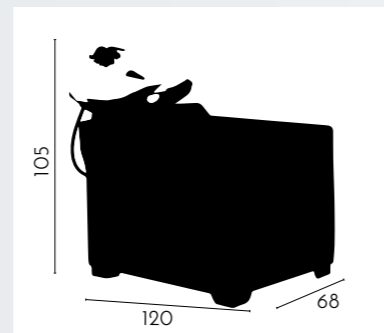

Upholstery:

BACKWASH DADÁ

REF. IDBASIC3029BL

Upholstery:

The backwash Dada has subtlety, elegance has sophistication. It has a straight and functional cut line and a white stitching decoration of exquisite brilliance. The black upholstery, furrowed by the patterns provided by the thread, is a delight to the eye. Without forgetting that it is easy to clean and with a tilting head.