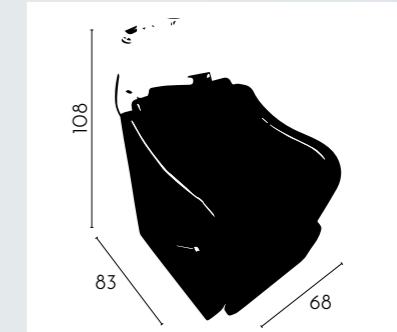

BACKWASH CURVE LINE BLACK

REF. IDBASICB0004

Upholstery:

The Curve line as well as the Straight Line are maximum comfort lines for the customer. A folding footrest will satisfy the needs of your customer for a wash resting their legs with maximum comfort. Its black color will adapt to any kind of decoration.