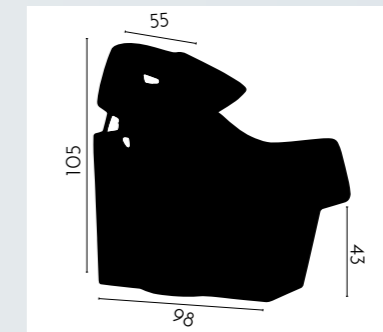

BACKWASH VELVET

REF. IDBASIC2958BL

The Velvet backwash unit is one of our 2019 novelties. And as a novelty, we see a modern design lines with a casual touch that will give our business a different style to the rest of the stores. The Velvet's decorative strap is a wake-up call in a high quality, resistant and easy to clean leatherette upholstery. And of course with tilting head.

Upholstery:

BACKWASH AIR LINE

REF. IDBASICB6067

The backwash Air Line combines black and white on a comfortable seat. The porcelain structure is as easy to clean as the armchair. the backwash is adjustable for the customers to guarantee the best possible experience.

Upholstery: