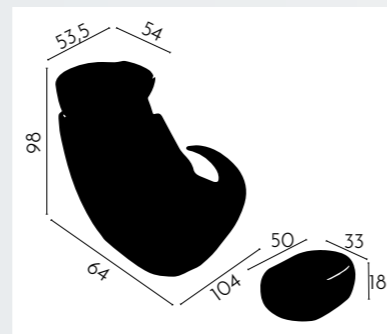

BACKWASH SPRING

REF. YAHTM-3006B

Charismatic prints on a fabric upholstery protected for easy cleaning and handling, combined with the purity of white ceramics modeled with organic shapes, which will give your salon an original and casual decoration.