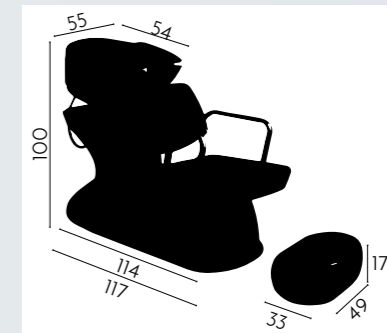

Upholstery:

BACKWASH DADÁ

REF. IDBASIC3029BL

Upholstery:

The backwash Dada has subtlety, elegance has sophistication. It has a straight and functional cut line and a white stitching decoration of exquisite brilliance. The black upholstery, furrowed by the patterns provided by the thread, is a delight to the eye. Without forgetting that it is easy to clean and with a tilting head.