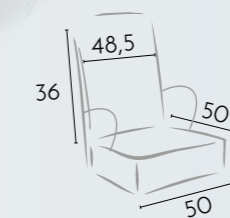

Upholstery:

BACKWASH DADÁ

REF. IDBASIC3029BL

Upholstery:

The backwash Dada has subtlety, elegance has sophistication. It has a straight and functional cut line and a white stitching decoration of exquisite brilliance. The black upholstery, furrowed by the patterns provided by the thread, is a delight to the eye. Without forgetting that it is easy to clean and with a tilting head.