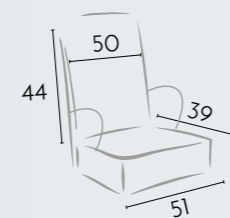

Charismatic prints on a fabric upholstery protected for easy cleaning and handling, combined with the purity of white ceramics modeled with organic shapes, which will give your salon an original and casual decoration.