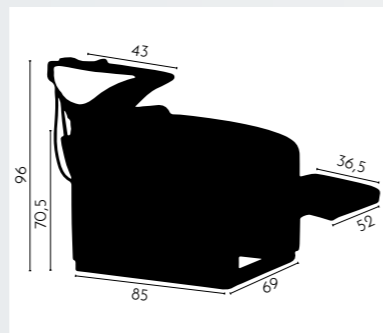

BACKWASH STRAIGHT LINE

REF. IDBASICB6052

The Straight line as well as the Golden Luxe Line are maximum comfort lines for the customer. A folding footrest will satisfy the needs of your customer for a wash resting their legs with maximum comfort.

Three different upholstery colors ensure a perfect combination for our beauty salon.