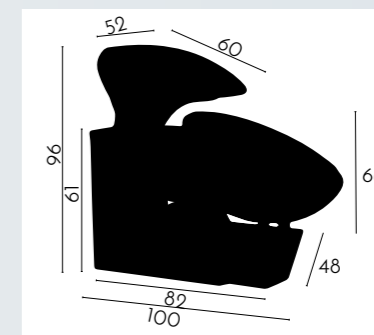

Its black color combines with any type of decoration in the salon.

The lever for lifting the footrest integrates perfectly with the other components.

Upholstery:

BACKWASH BUDDY

REF. YAHAKLAVBUD

The backwash Buddy is the best example of sobriety, modernity, comfort, elegance, with a combination of straight lines and a hemisphere transformed in seat. Easy to clean and comfortable in an armchair with a high quality and resistant synthetic upholstery.