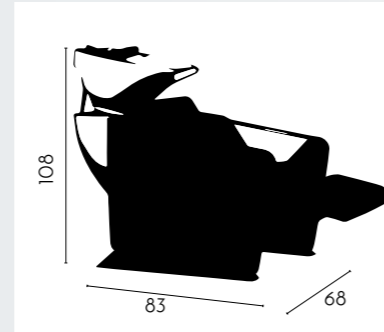

BACKWASH CURVE LINE BLACK

REF. IDBASICB0004

Upholstery:

The Curve line as well as the Straight Line are maximum comfort lines for the customer. A folding footrest will satisfy the needs of your customer for a wash resting their legs with maximum comfort. Its black color will adapt to any kind of decoration.