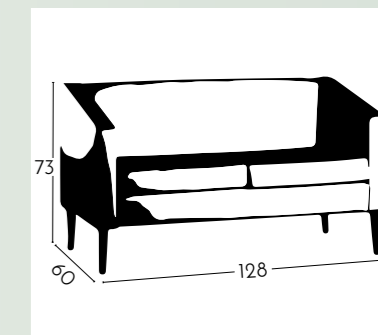

SOFA POLAR

REF. YAHEB-6502

The sofa is upholstered with high quality durable faux-leather, it is very easy to clean. Its simple design stands out for the excellent seams. The sofa is well constructed with sturdy legs.