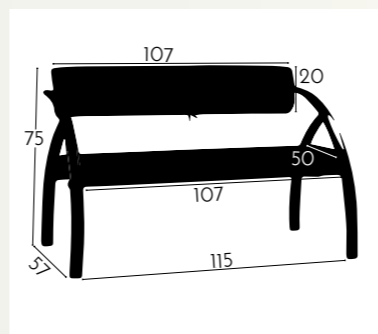

Upholstery: