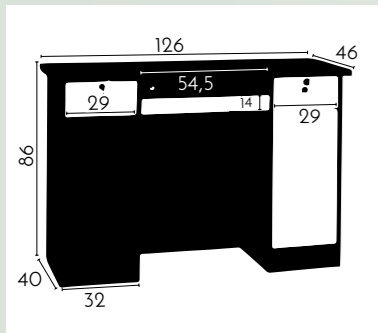

RECEPTION DESK MICHELANGELO

REF. IDMS0813MA

This is a desk with straight lines and simple finishes that adapts to the decoration of any reception. It has a work table that allows you to set up computers and still have space for the paperwork. It has two drawers and a wardrobe, as well as space for a desktop computer, as well as a tray removable by means of rails for keyboards and mice. It's a perfect simple option for a reception.