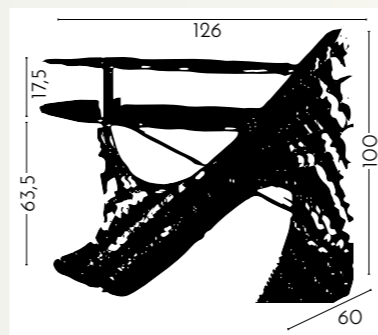

# RECEPTION DESK CRYSTAL

REF. YAHMT-S01

Thanks to its curved design and its white finish with quilted glass, you'll have a design element at the entrance to your establishment. It has two large glass shelves that add clarity to the whole. Designed to attract the attention of customers and provide comfort to the worker.