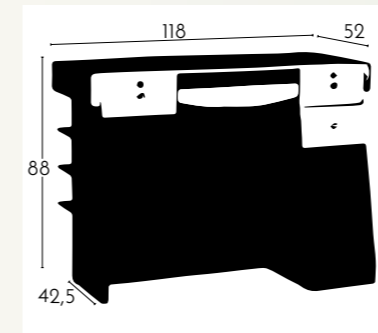

# RECEPTION DESK MICHELANGELO

REF. IDMS0813MA

This is a desk with straight lines and simple finishes that adapts to the decoration of any reception. It has a work table that allows you to set up computers and still have space for the paperwork. It has two drawers and a wardrobe, as well as space for a desktop computer, as well as a tray removable by means of rails for keyboards and mice. It's a perfect simple option for a reception.

# RECEPTION DESK BASIC DECO

REF. IDMMT-38

This is a desk with straight lines and simple finishes that adapts to the decoration of any reception. It has a work table that allows you to set up computers and still have space for the paperwork. It has three drawers and a wardrobe, as well as space for a desktop computer, It has an opening covered up for cables, as well as a removable tray for the keyboard and the mouse. It's a perfect simple option for a reception.