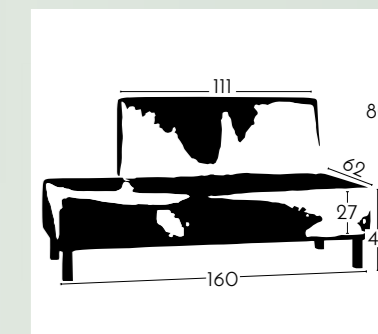

Upholstery: