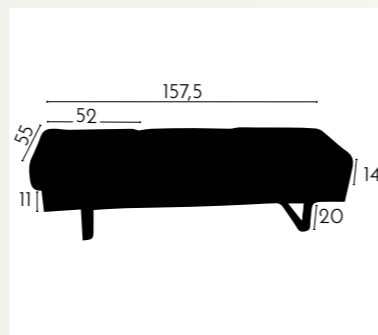

SOFA JEAN CLAUDE OLIVIER

REF. YAHAKCOSMO

This 3 seats sofa, made of high quality faux-leather, offers optimal seating comfort. It is a great option to give a touch of elegance to your salon.