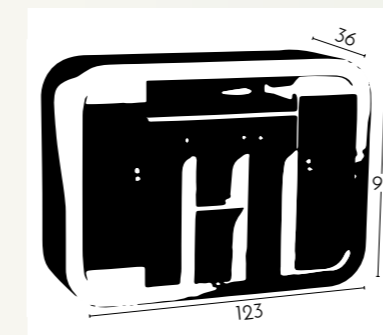

# RECEPTION DESK BUDDY

REF. YAHEA-78086BL

Thanks to its curved design and black and white finishes, it allows easy cleaning and lighting. It has a camouflaged opening for the passage of cables from sales terminals and computers, as well as a tray removable by means of rails for keyboards and mice. It has ample storage space: two drawers under the removable tray, free shelves and two side cabinets. Designed to attract the attention of customers and provide comfort to the worker.