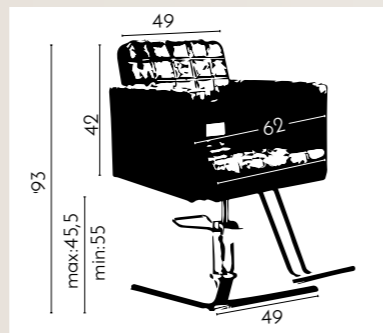

The armchair Padded Basic has been created for exclusive hairdressers. Upholstered in faux-leather, it has strong armrests and soft seat for maximum comfort. What characterizes this model is its upholstery, decorated with a checkered mosaic. This armchair is a perfect option for the most demanding clients.