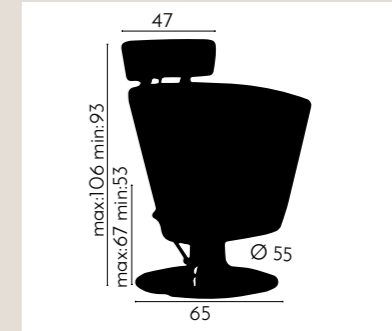

Useful and economical hairdressing armchair, simple design and some retro reminiscences, available in a wide range of colors, from the most classic to the most striking, so you can find the one that best suits your needs. It is height-adjustable with a hydraulic pedal.