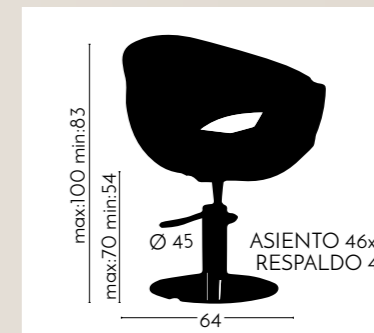

# ARMCHAIR REVER

REF. YAHAEA-12040

Practical and economical hairdressing chair, simple design and some retro reminiscences, available in a wide range of colors, from the most classic to the most striking, so you can find the one that best suits your needs. Strong design lines, two-piece composition and cushion in which the characteristic assembly trims. It is height-adjustable with a hydraulic pedal.