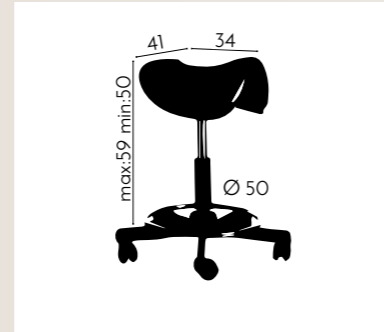

# STOOL RODEO

REF. IDMCARRO

Versatile and light, it allows a perfect execution of movements at the time of carrying out the work. Its ergonomic design is designed to offer great comfort and convenience. It takes up little space so as not to hinder or hinder customers and workers. Upholstery with pleasant texture faux-leather that allows an easy cleaning. Without forgetting its five-point star foot with rotating wheels and its gas lift.