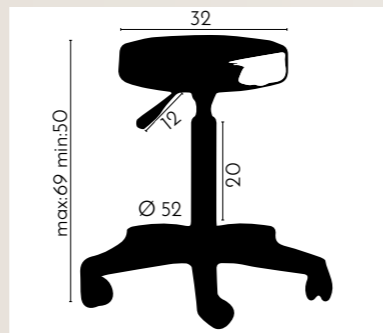

Special stool for cutting, functional, revolving and of great versatility allows the foot coupling of star of five points with revolving wheels. Its construction is with veneered wood and upholstered in first quality in different colors. With a lever gas height adjustment for a suitable position.