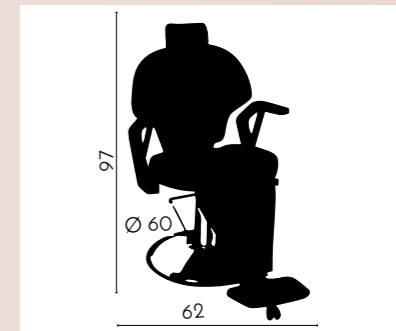

# BASIC BARBER ARMCHAIR

REF: IDBASICA8079

Chromed steel base barber armchair for the barbers and hairdressers. Hydraulic system to regulate the height of the seat. Removable and height-adjustable headrest. Folding backrest and footrest.