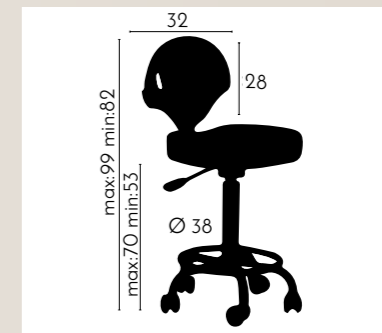

Functional revolving versatil special stool for cutting in modern line. it allows five-point star foot coupling with swivel castors and footrest ring. Its construction is upholstered in first quality in different colors. With gas height adjustment and a comfortable backrest.