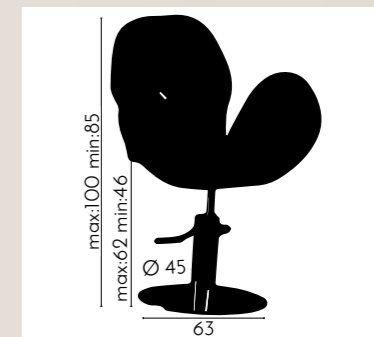

Upholstery: