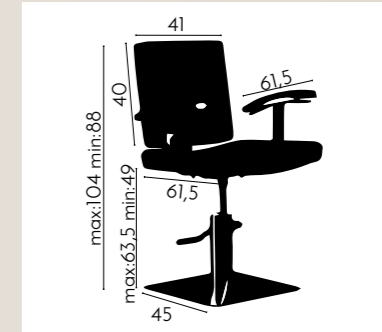

Basic, comfortable and functional armchair, adaptable to all types of rooms. The wide base has great stability thanks to its square structure. It has an elevator in height, hydraulic with brake; it rests ergonomic arms independent of the height of the person.