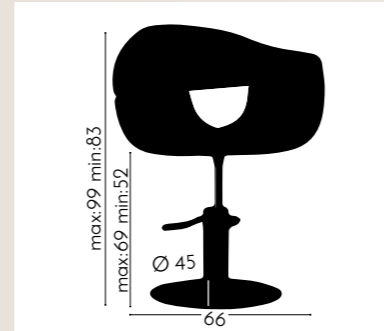

Less is more, two pieces to form a whole. Comfortable structure with curved lines to fit to the customer. Maximum quality faux-leather upholstered, highly resistant to wear, with a perfect fit of all its seams. It is hydraulic, rotary with brake. Reinforced internal structure.