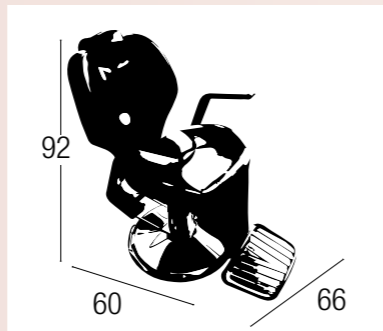

# BARBER ARMCHAIR LUXE

REF: IDBASICA0002

Chromed steel base barber armchair for the barbers and hairdressers. Hydraulic system to regulate the height of the seat. Removable and height-adjustable headrest. Folding backrest and footrest.