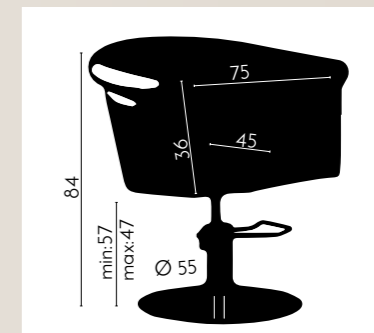

Faux-leather upholstery, rounded armrests and soft seat for maximum comfort. What characterizes this model is its padded backrest, decorated with crystals. An armchair with a hydraulic mechanism that wastes luxury.