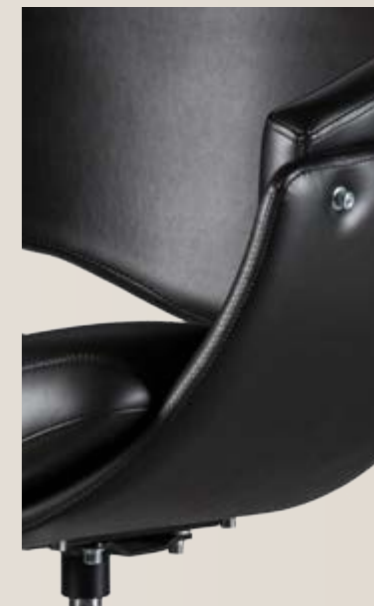

Practical and economical hairdressing chair, simple design and some retro reminiscences, available in a wide range of colors, from the most classic to the most striking, so you can find the one that best suits your needs. Strong design lines, two-piece composition and cushion in which the characteristic assembly trims. It is height-adjustable with a hydraulic pedal.