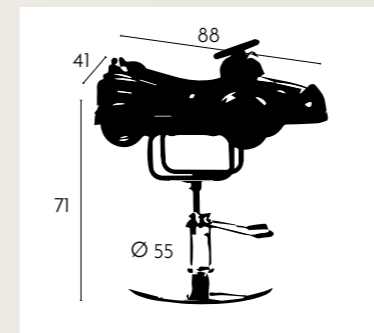

CHILD SEAT INFANT
REF. IDBASIC013