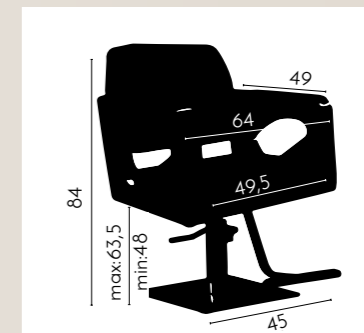

Retro design with metallic trims that differentiate it from the rest of the armchairs. Maximum quality faux-leather upholstered, highly resistant to wear, with a perfect fit of all its seams. It is hydraulic, rotary with brake. Reinforced internal structure.