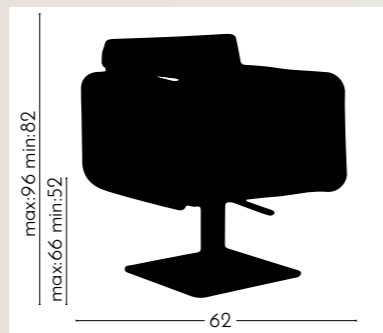

# ARMCHAIR JEAN CLAUDE OLIVIER

REF. YAHAEA-12098

Simple, functional and classy. Square shape design, elegant and exclusive, designed to offer great comfort and convenience. A good choice in any interior both classic and modern. Upholstered with similar skin of pleasant texture that allows an easy cleaning. It has a square base that provides great stability.