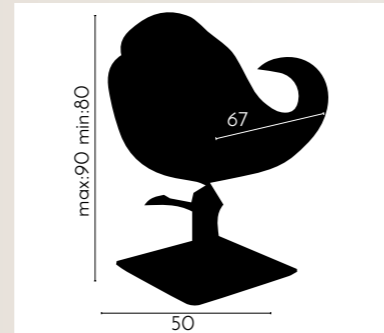

Upholstery:

Spring, Crystal and Flamenco are armchairs with character. Unique upholstered armchairs for a unique beauty salon. The Spring line is softer than its sisters, especially designed for those seeking subtlety and more organic forms. Like the previous ones, it is height-adjustable with a hydraulic pedal, and can be perfectly combined with the Flamenco head wash to have a matching salon.