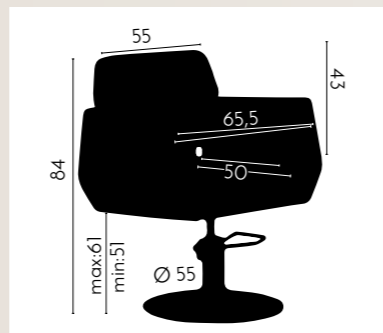

Maximum quality faux-leather upholstered, highly resistant to wear, with a perfect fit of all its seams. It is hydraulic, rotary with brake. Reinforced internal structure. Available in four colours for different combinations.