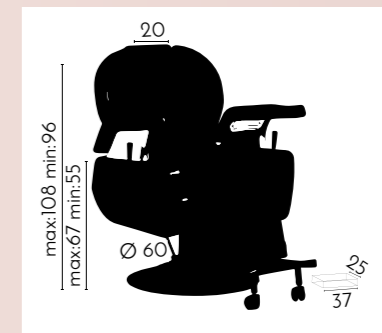

# BARBER ARMCHAIR DE BARBERO OMEGA

REF. IDMCABOME

High quality durable materials. Its ergonomic design offers comfort for the customer and the professional. The armchair Omega is reclining, adjustable in height and rotation of 360°. With mobile footrest and headrest.

# BARBER ARMCHAIR SIENA SUPER LUXE

REF. IDMCABSI

The Siena Super Luxe hairdressing chair is specially designed for men. It allows different reclining configurations for perfect barbering. It includes a footrest and its upholstery is made of special faux-leather for hairdressing, very easy to wash, with an expanded polyurethane core. All this on a high quality hydraulic pump with 360° rotation brake. Without forgetting its adjustable headrest.