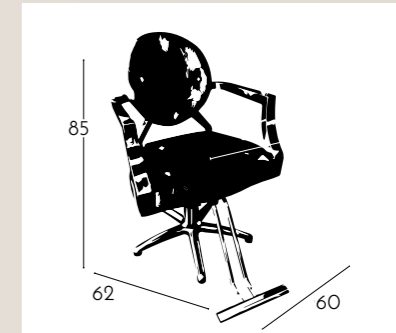

# ARMCHAIR ROYAL LUXE

REF. IDBASICA0001

Upholstery:

The padded foam seat provides firm support for comfort, while the seat offers a wide surface. Hydraulic lift height adjustment with lever. The 5-piece chrome-plated metal base chair is well constructed and long lasting.