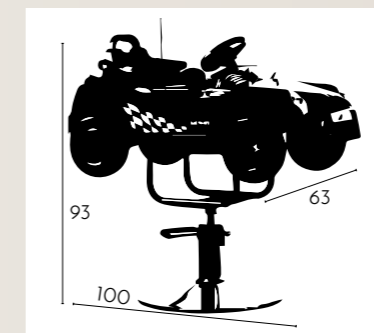

CHILD SEAT MINI
REF. IDMMT-05