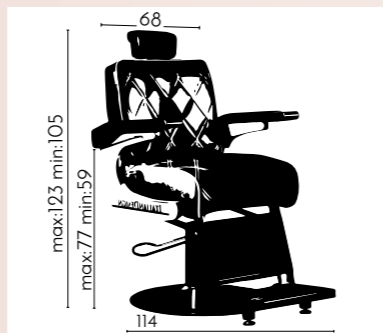

# BARBER ARMCHAIR SIGMA

REF: IDMCABSIG

This armchair not only has many innovative accessories, but is also an elegant design. It is ideal for beauty salons, spas, barber shops, etc. It is padded for comfort and upholstered with faux-leather. Its iron frame makes it strong and long-lasting. It can be raised or lowered to the desired height by means of the integrated pedal. It is also equipped with a footrest. It is suitable for any type of decoration thanks to its modern and elegant design.

# BARBER ARMCHAIR DE BARBERO OMEGA

REF. IDMCABOME

High quality durable materials. Its ergonomic design offers comfort for the customer and the professional. The armchair Omega is reclining, adjustable in height and rotation of 360°. With mobile footrest and headrest.