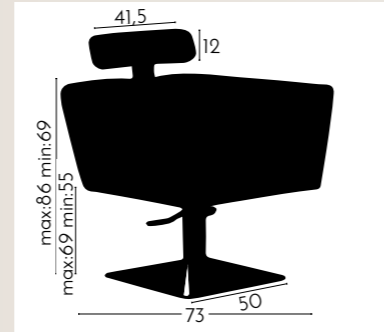

# ARMCHAIR TOUCH

REF. YAHAKTOUCH

The presence of the armchair Ela gives an air of distinction and elegance to any beauty salon. Upholstered in maximum quality faux-leather, highly resistant to wear, with a perfect fit of all its seams. It is hydraulic, rotary with brake. Reinforced internal structure.