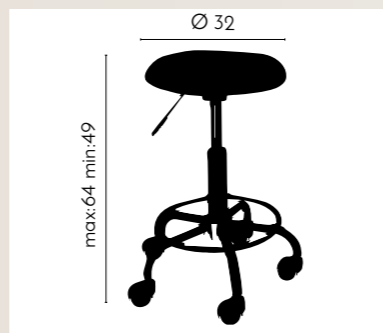

STOOL DOT BLACK

REF. IDBASIC3023

STOOL ROUND BLACK

REF. IDBASIC3059

It is made of high quality faux-leather and cushioning foam seat for maximum comfort, 5 star foot wheels. It is perfect for use in hairdressers, beauticians, dentists. With gas height adjustment for a suitable position.

The padded foam stool provides firm support without compromising the comfort, while the stool offers a large support surface. With a lever gas height adjustment for a suitable position. The mobile 5-point star base stool is well constructed and durable.