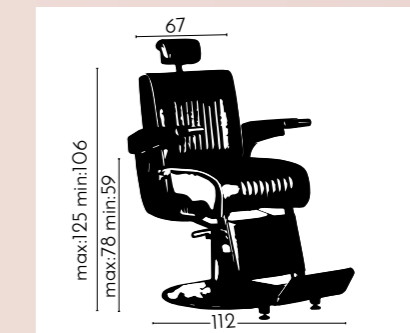

# BARBER ARMCHAIR DELTA

REF: IDMCABDEL

It is an elegant armchair, high quality and easy to use. Ideal for barbers and hairdressers looking for sophistication. High quality finish and durable material, it offers comfort to any customer. Reclining, adjustable in height thanks to its hydraulic pump, footrest, adjustable headrest and 360° rotation.

# BARBER ARMCHAIR SIGMA

REF: IDMCABSIG

This armchair not only has many innovative accessories, but is also an elegant design. It is ideal for beauty salons, spas, barber shops, etc. It is padded for comfort and upholstered with faux-leather. Its iron frame makes it strong and long-lasting. It can be raised or lowered to the desired height by means of the integrated pedal. It is also equipped with a footrest. It is suitable for any type of decoration thanks to its modern and elegant design.