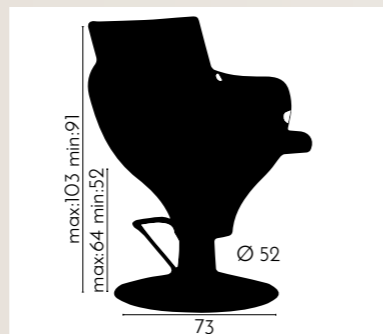

The armchair Round Elit structure is made of a lightweight material that helps it to be easily moved in case of need. In addition to being its hallmark, this white base has a modernist design and clear lines. It is height-adjustable with a hydraulic pedal. And its combination of black and white combines with any type of salon.