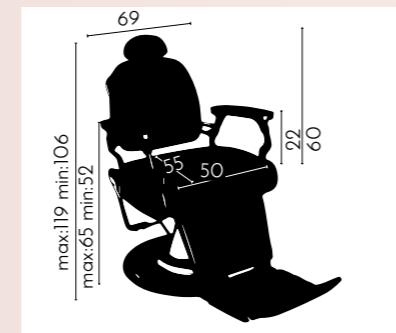

# BASIC BARBER ARMCHAIR

REF: IDBASICA8079

Chromed steel base barber armchair for the barbers and hairdressers. Hydraulic system to regulate the height of the seat. Removable and height-adjustable headrest. Folding backrest and footrest.

# BARBER ARMCHAIR DELTA

REF: IDMCABDEL

It is an elegant armchair, high quality and easy to use. Ideal for barbers and hairdressers looking for sophistication. High quality finish and durable material, it offers comfort to any customer. Reclining, adjustable in height thanks to its hydraulic pump, footrest, adjustable headrest and 360° rotation.